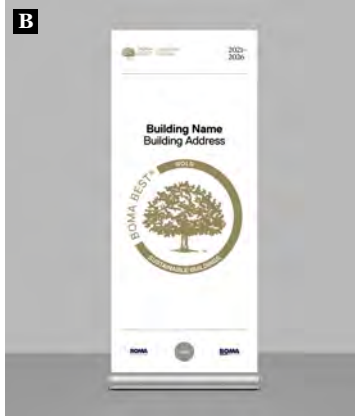

A
Poster
Polypropylene (9 mil)
100% recyclable.

B
Banner
Polypropylene (9 mil)
100% recyclable.